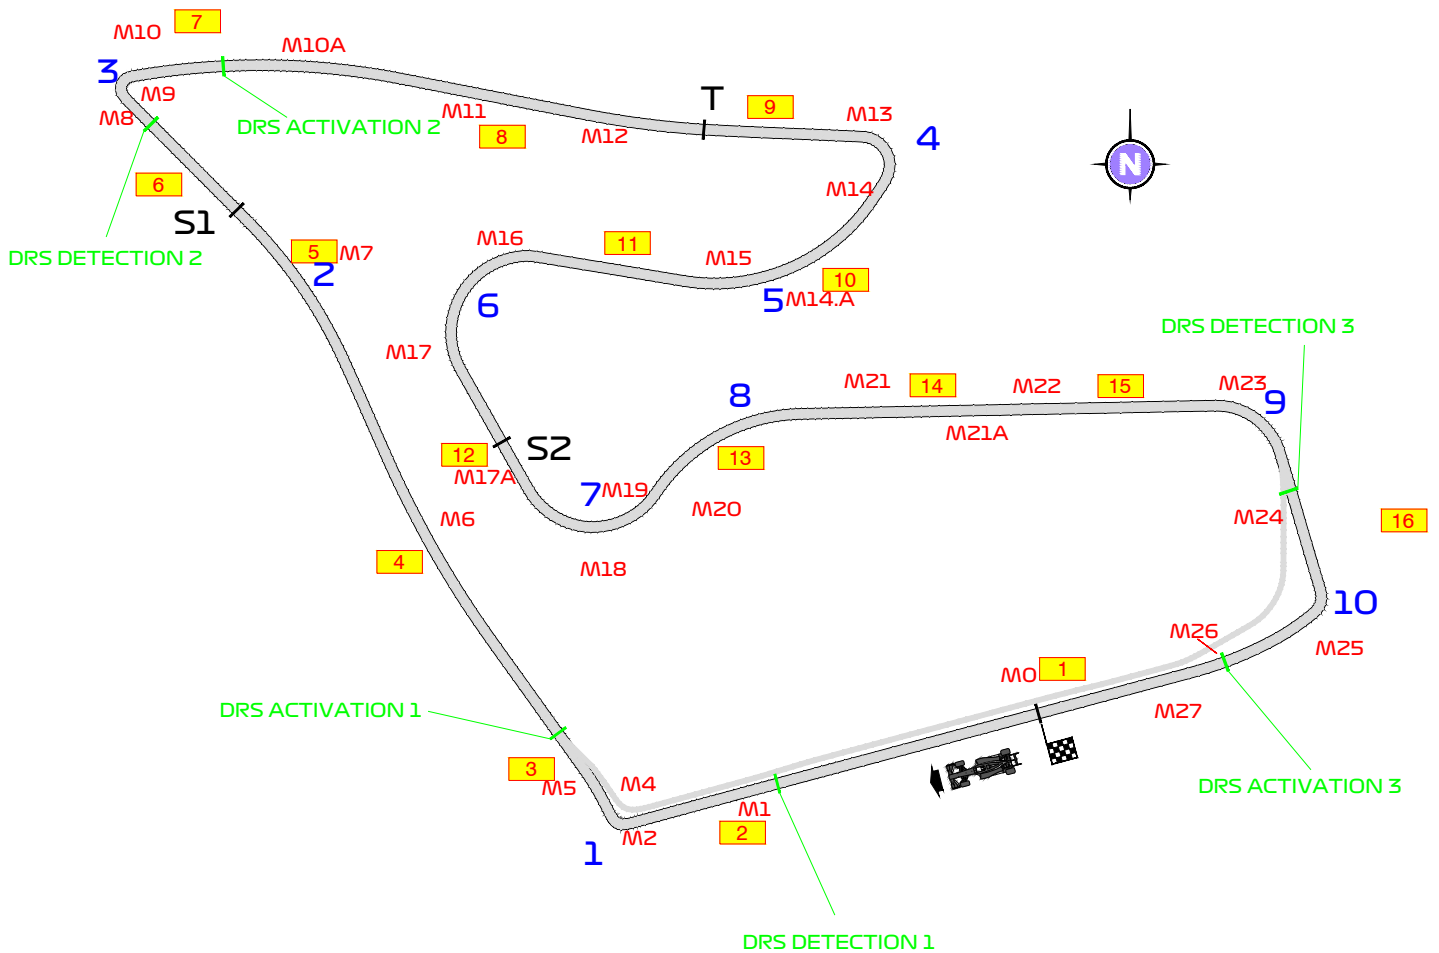

2022 AUSTRIAN GRAND PRIX

07 - 10 July 2022

From	The FIA Formula One Race Director	Document	3
To	All Teams, All Officials	Date	07 July 2022
		Time	11:20

Title	Event Notes - Circuit Map v2
Description	Event Notes - Circuit Map v2
Enclosed	AUSTRIA_CIRCUIT_22 FIA_v2.pdf

Niels Wittich

The FIA Formula One Race Director

FORMULA 1 ROLEX GROSSER PREIS VON ÖSTERREICH 2022 - Spielberg

Circuit Map

- Start Line
- Control Line
- S1 Sector 1 [170m before T3]
- S2 Sector 2 [60m before T7]
- T Speed Trap [170m before T4]
- DRS Detection1 [160m before T1]
- DRS Activation1 [102m after T1]
- DRS Detection2 [40m before T3]
- DRS Activation2 [100m after T3]
- DRS Detection3 [120m before T10]
- DRS Activation3 [106m after T10]
- 15 Corner Numbers
- M22 Marshal Post
- FIA Marshal Light No.

Circuit Centreline Length = 4.318km